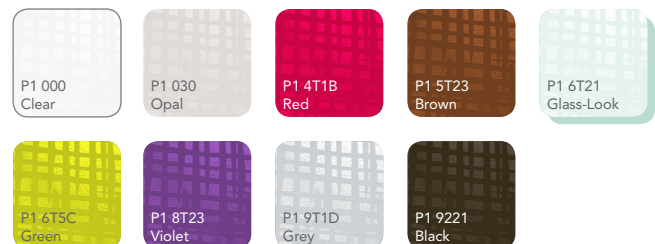

PERSPEX

Perspex® Cast Acrylic Sheet Impressions Linear

Available in 5mm

Perspex® Impressions Linear adds a completely new aspect to the world renowned Perspex® brand. It is a sophisticated new pattern which enhances the stylish appearance and superb performance of Perspex® acrylic by adding an element of both design and texture to the sheet.

Inspired by the emerging trend for greater depth and texture in materials, Perspex® Impressions Linear was specifically created to appeal to designers, architects, brands, retailers and shop fitters who are seeking a material with the potential to create a truly unique look and feel.

Thanks to its ability to hide fingerprints and fine scratches, as well as its outstanding ease of fabrication, Perspex® Impressions Linear is perfect for a limitless range of applications including:

- Point of purchase
- Partitioning / screening
- Interior design
- Furniture
- Architectural features
- Artworks and many more besides

And because the design is inherent in the sheet, it will not be rubbed or scratched off and cannot be delaminated.

Available in

If you can't find what you are looking for or would like to request a sample call us on:

+44 (0) 1254 874000